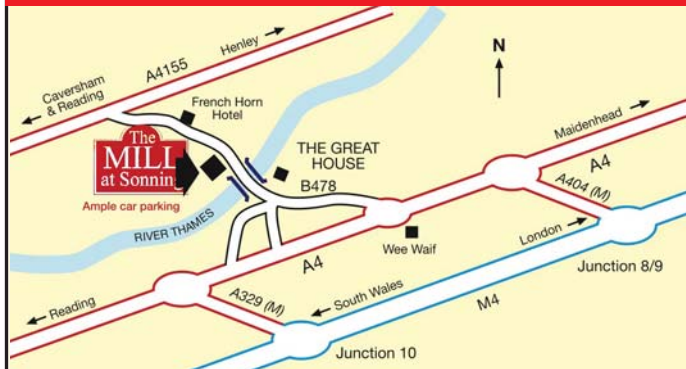

BOX OFFICE: READING (0118) 969 8000

10am to 8pm Monday to Saturday

TELEPHONE BOOKINGS must be paid for within 48 hours of the call, otherwise they will be cancelled.

PARTY BOOKINGS must be confirmed in writing immediately with 50% non-returnable deposit and balance paid not later than four weeks prior to the performance.

RESALES. In common with general theatre practice, tickets for this theatre cannot be exchanged or money refunded. If patrons find that they are unable to use their tickets, the Box Office will endeavour to resell on the understanding that the sale of the theatre's own available seats must take priority. A fee of 10% will be charged for successful resale.

MAILING LIST. Write to The Mill at Sonning (address below) giving full name, address and postcode or see our emailing option below.

ADMINISTRATION Reading (0118) 969 6039

OWNER/DIRECTOR Eileen Richards

MANAGING DIRECTOR Sally Hughes

LICENSEES Sally Hughes & David Vass

The Mill at Sonning Theatre Ltd., Sonning Eye, Reading RG4 6TY

**The Mill at Sonning is available for Conferences.
For further details contact David Vass on
Reading (0118) 969 7082**

THE THEATRE IS AIR CONDITIONED

THEATRE AND RESTAURANT OPENING TIMES

Matinees: Bar from 12 noon to 2.00pm
Lunch from 12.30pm to 2.00pm
Performance 2.15pm

**Evenings
& Sunday** Bar from 6.00pm to 11.00pm
Dinner from 6.30pm to 8.00pm

Concerts: Performance 8.15pm

HOW TO GET THERE

PLEASE JOIN OUR E-MAIL CONTACT LIST BY GOING TO OUR WEBSITE:

www.millatsonning.com

FILL IN THE FORM AND YOU WILL BE UPDATED REGULARLY ABOUT ALL FORTHCOMING PRODUCTIONS.

Tickets can now be purchased on-line